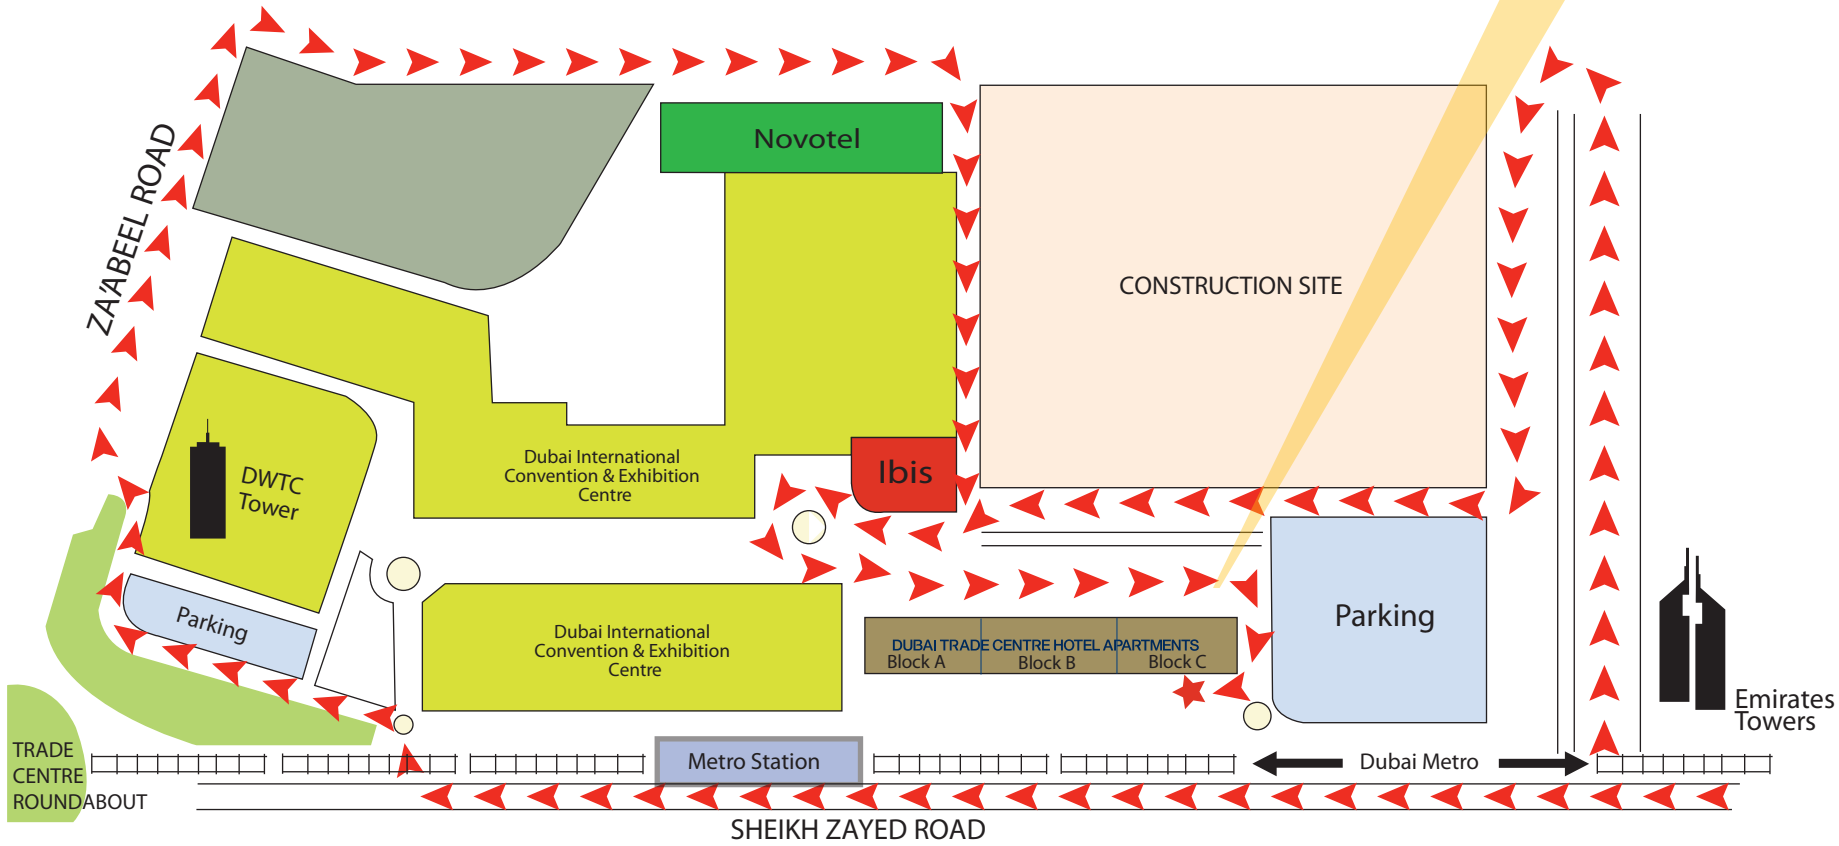

LOCATION MAP - TENNIS SCHOOL

DORELL

TENNIS SCHOOL

CALL 04 306 5050 FOR MORE LOCATION DETAILS